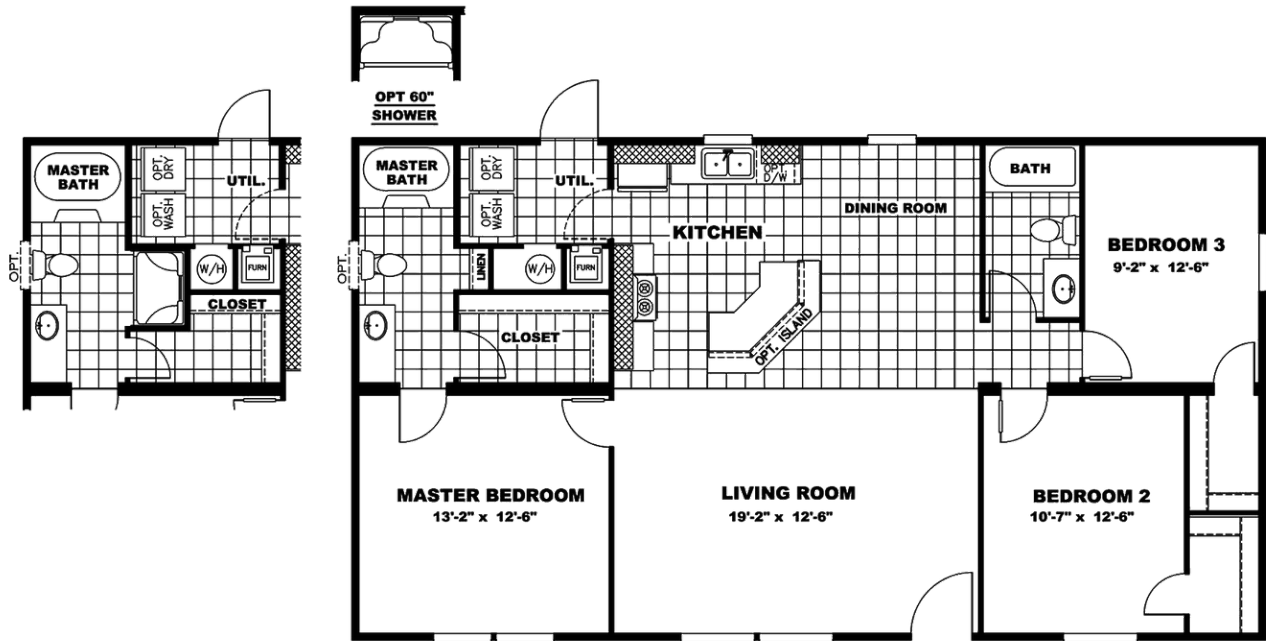

THE BENJAMIN Model number: 37FAC28483AH18

3 beds • 2 baths • 1344 sq.ft. • 28' width • 48' depth

Our home building facilities invest in continuous product and process improvements. Plans, dimensions, features, materials, specifications and availability are subject to change without notice or obligation. Renderings and floor plans are representative likenesses of our homes and may differ from the actual homes. We invite you to tour a Home Center near you and inspect the highest value in quality housing available or call (731) 968-4937 to speak with a Home Consultant. Copyright 2017, CMH. All rights reserved.

<https://www.claytonoflexingtontn.com>

CLAYTON HOMES- LEXINGTON

27 FLANAGAN ACRES RD
LEXINGTON, TN 38351

Monday - Thursday: 9am - 7pm
Friday: 9am - 6pm
Saturday: 9am - 5pm
Sunday: Closed

(731) 968-4937